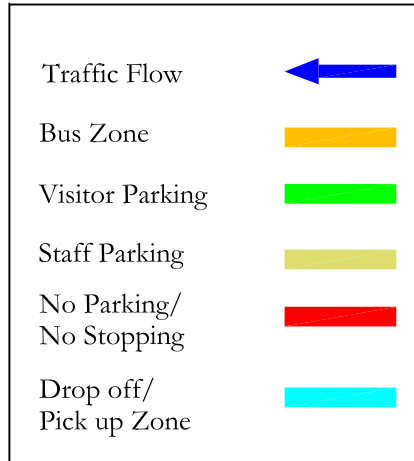

Pine Street Elementary School Traffic Management Plan

- Parents are requested to stay in car during student drop off/pick up times.
- School bus drop off/pick up times are 8:15am-8:45am, 11:00am-11:30am, 12:15pm-12:45pm & between 3:00pm-3:30pm and Student drop off/pick up is not allowed from Bus Zone during these times.
- Parents are also requested not to park within 5m of a crosswalk or parking lot access.