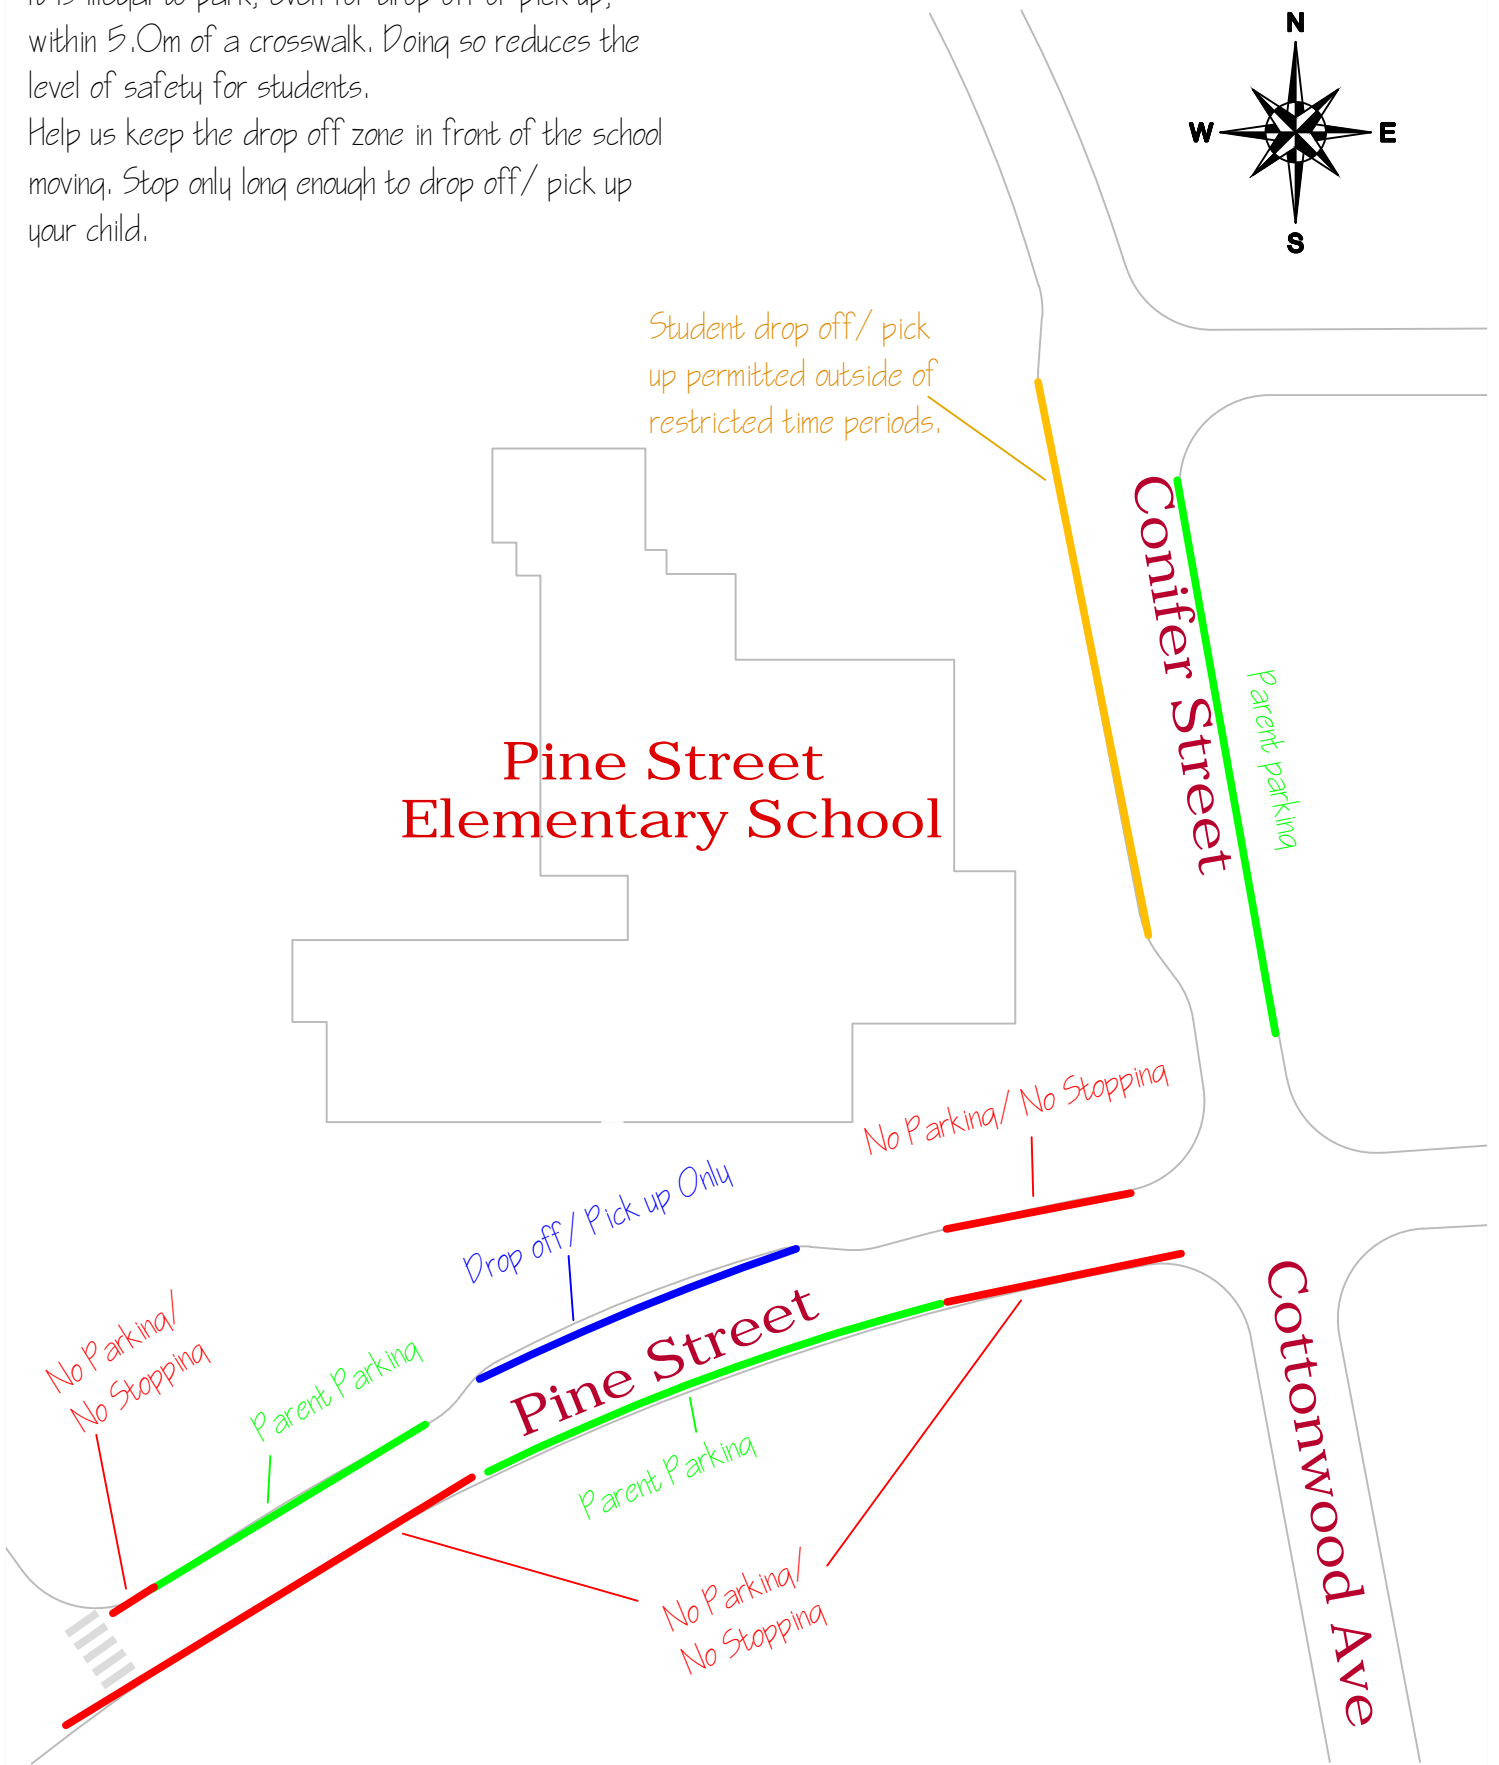

It is illegal to park, even for drop off or pick up, within 5.0m of a crosswalk. Doing so reduces the level of safety for students.

Help us keep the drop off zone in front of the school moving. Stop only long enough to drop off/ pick up your child.

Student drop off/ pick up permitted outside of restricted time periods.

Pine Street Elementary School

No Parking/
No Stopping

Parent Parking

Drop off/ Pick up Only

Pine Street

Parent Parking

No Parking/
No Stopping

No Parking/ No Stopping

Conifer Street

Parent Parking

Cottonwood Ave